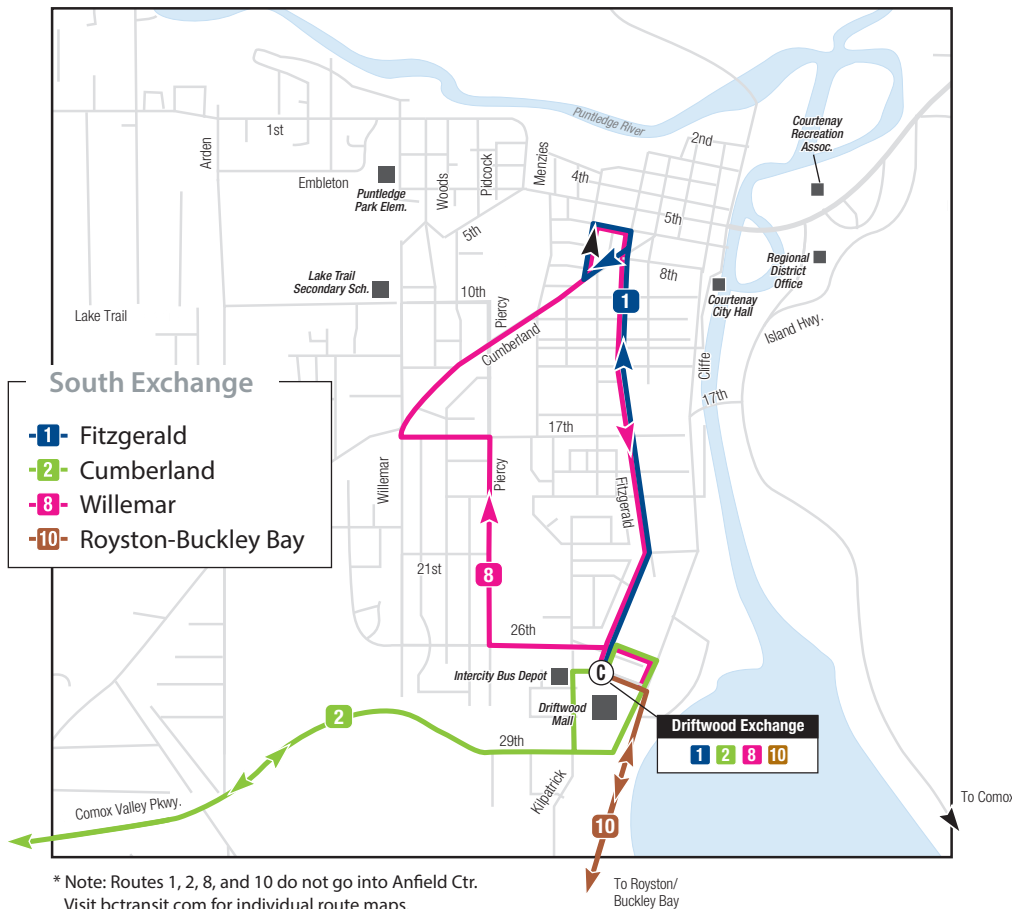

## Canada Day Special

**FREE FARE ON  
CANADA DAY**

To avoid traffic this Canada Day,  
take the bus.

### South Exchange – Route Changes due to Bridge Closure

Driftwood Mall

Regular Monday service will run on Monday, July 3.

2 Cumberland					
Lv. Driftwood Mall	Lv. Anfield Centre	Ar. Cumberland: Dunsmuir at 4th	Lv. Egremont at Ulverston	Lv. Cumberland Lodge	Ar. Driftwood Mall
8:45	—	8:56	8:59	9:01	9:14
9:45	—	9:56	9:59	10:01	10:14
10:45	—	10:56	10:59	11:01	11:14
<b>12:45</b>	—	<b>12:56</b>	<b>12:59</b>	<b>1:01</b>	<b>1:14</b>
<b>1:45</b>	—	<b>1:56</b>	<b>1:59</b>	<b>2:01</b>	<b>2:14</b>
<b>2:45</b>	—	<b>2:56</b>	<b>2:59</b>	<b>3:01</b>	<b>3:14</b>
<b>3:45</b>	—	<b>3:56</b>	<b>3:59</b>	<b>4:01</b>	<b>4:14</b>

10 Royston – Buckley Bay							
Lv. Driftwood Mall	Lv. Union Bay at Mcleod	Lv. Buckley Bay	Lv. Fanny Bay (Tempo Gas)	Lv. Buckley Bay	Lv. Union Bay at Mcleod	Lv. Island Hwy at Hayward	Ar. Driftwood Mall
7:45	7:58	8:05	8:13	8:22	8:32	8:38	8:44
11:45	11:58	<b>12:05</b>	<b>12:13</b>	<b>12:22</b>	<b>12:32</b>	<b>12:38</b>	<b>12:44</b>
<b>4:15</b>	<b>4:18</b>	<b>4:25</b>	<b>4:33</b>	<b>4:42</b>	<b>4:52</b>	<b>4:58</b>	<b>5:04</b>